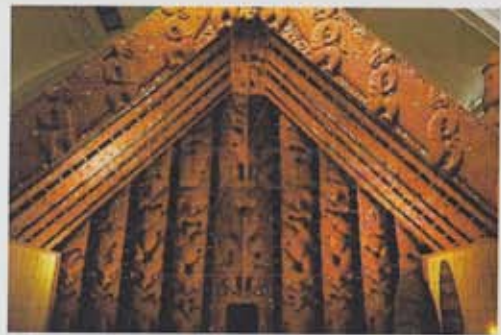

-Corso di Fotografia
prof. Mario Cresci

Google

576
6vob
ovevly
87 ab

Fig. 16 | Corno di Eschbacheren decorato da Fjellin, Valdarno superiore (Dolmenchampi superiore)
Museo di Paleontologia dell'Università di Firenze (da AA.VV., 1988)

markizaparty.ru

april 1988 - 1991

Cliff face of the mountain where
the climber was found. The climber
was found on the cliff face of the mountain
in the area of the peak of the mountain.
in the area of the peak of the mountain.